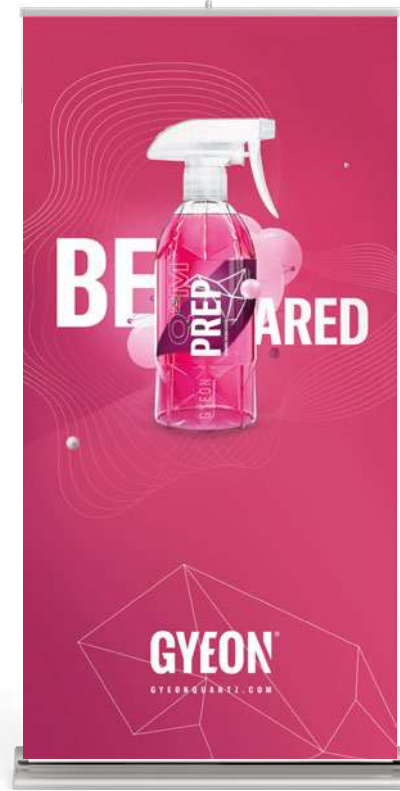

GROUP
BANNERS/ STANDS

GYEON BRAND
ELEMENTS

NO.
G5952

**“BE PREPARED”
BANNER STAND**
100X200 cm

NO.
G5853

HANGING BANNER
100X100 cm