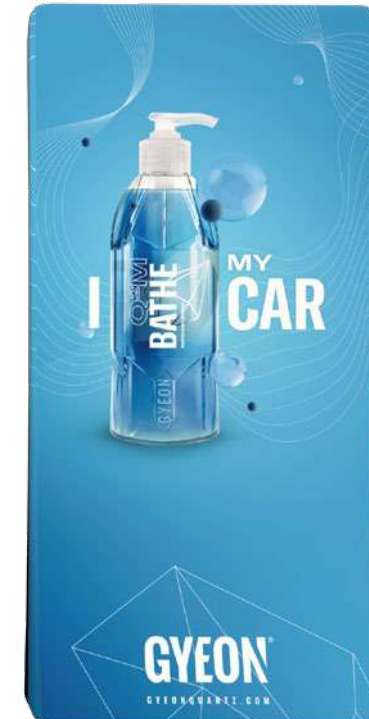

NO.  
G5907

**“I BATHE MY CAR”  
BANNER STAND**  
100X200 cm

NO.  
G5808

**HANGING BANNER**  
100X100 cm

NO.  
G0483

**“I LOVE TO G MY CAR/ BATHE”  
FABRIC-DISPLAY**  
150X310 cm

FRONT

BACK