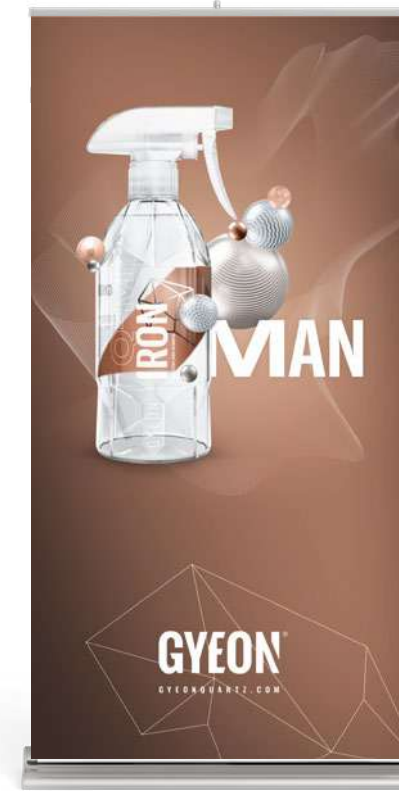

**"IRON MAN" BANNER
STAND**
100X200 cm

NO.
G5839