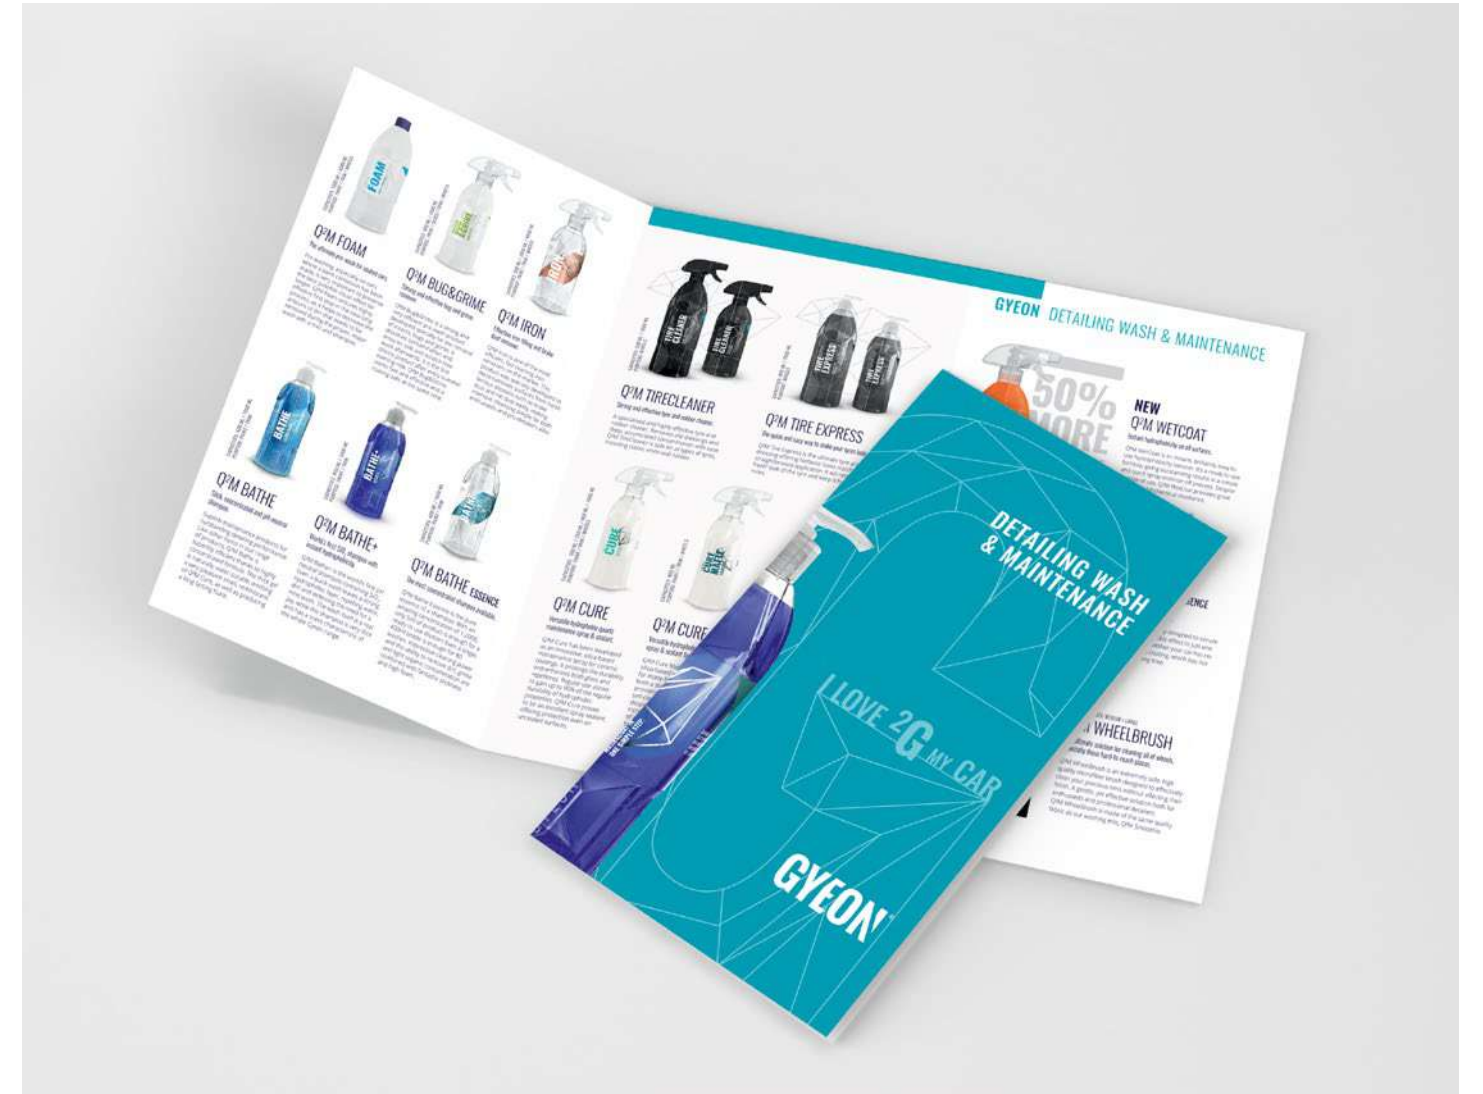

# PRINT / LEAFLETS

HIGHLIGHT

BRAND

PRESENCE

**LEAFLETS**

Leaflet contains all products, featuring collections: Q², Q²M, Q²M ACCESSORIES, Q²R. Printed on matte coated paper, folded.

**LEAFLETS**

Leaflet contains a list of GYEON products for Detailing wash & maintenance - with special mention for the Q²M series, microfibres and gloves. Printed on matte coated paper, folded.